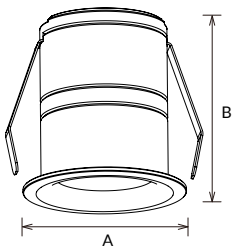

# TLI-DN11A-7W-3C

Cabinet light

TLI-DN11A-7W-3C is LED mini downlight design, which is suitable applied for specialty store, display cabinet, jewelry cabinet, kitchen cabinet, hotel, and home. Low glare UGR<19 provide high visual experience.

- ▶
- ▶
- ▶
- ▶

Code	Watt	Size(AxBmm)	Cut-out(mm)	Lumen(±5%)	N.W/pc(kgs)	Q'ty/CTN
DN11A-7W-3C	7W	Ø55x53	Ø50	490lm	0.18	48PCS

CCT ——— 2700K 3000K 4000K 5000K

Trim ——— White Black